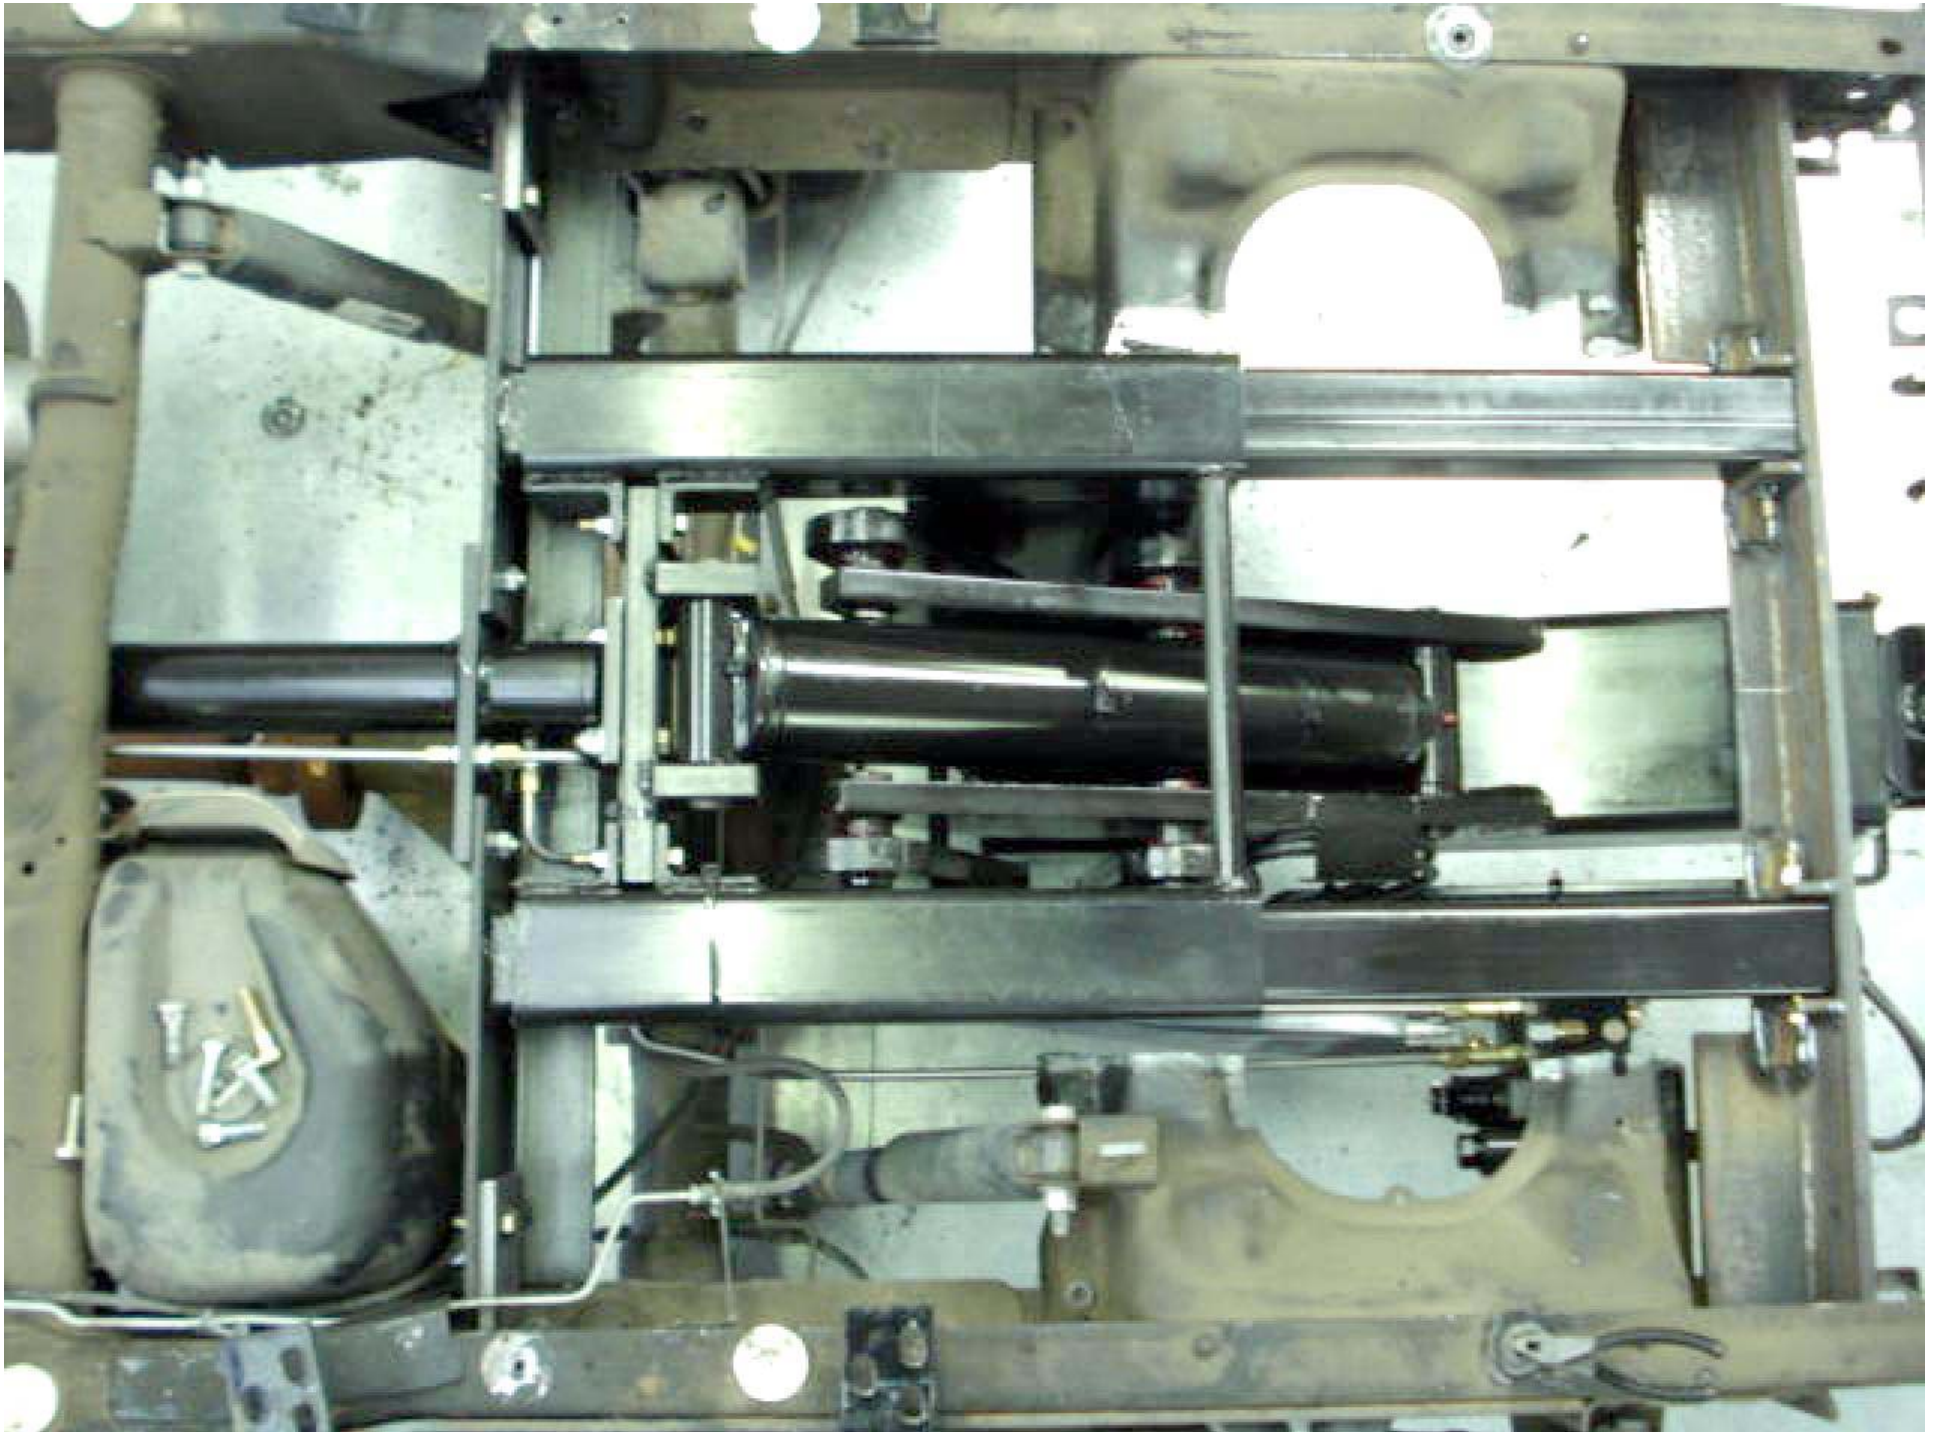

Chevy1.jpg