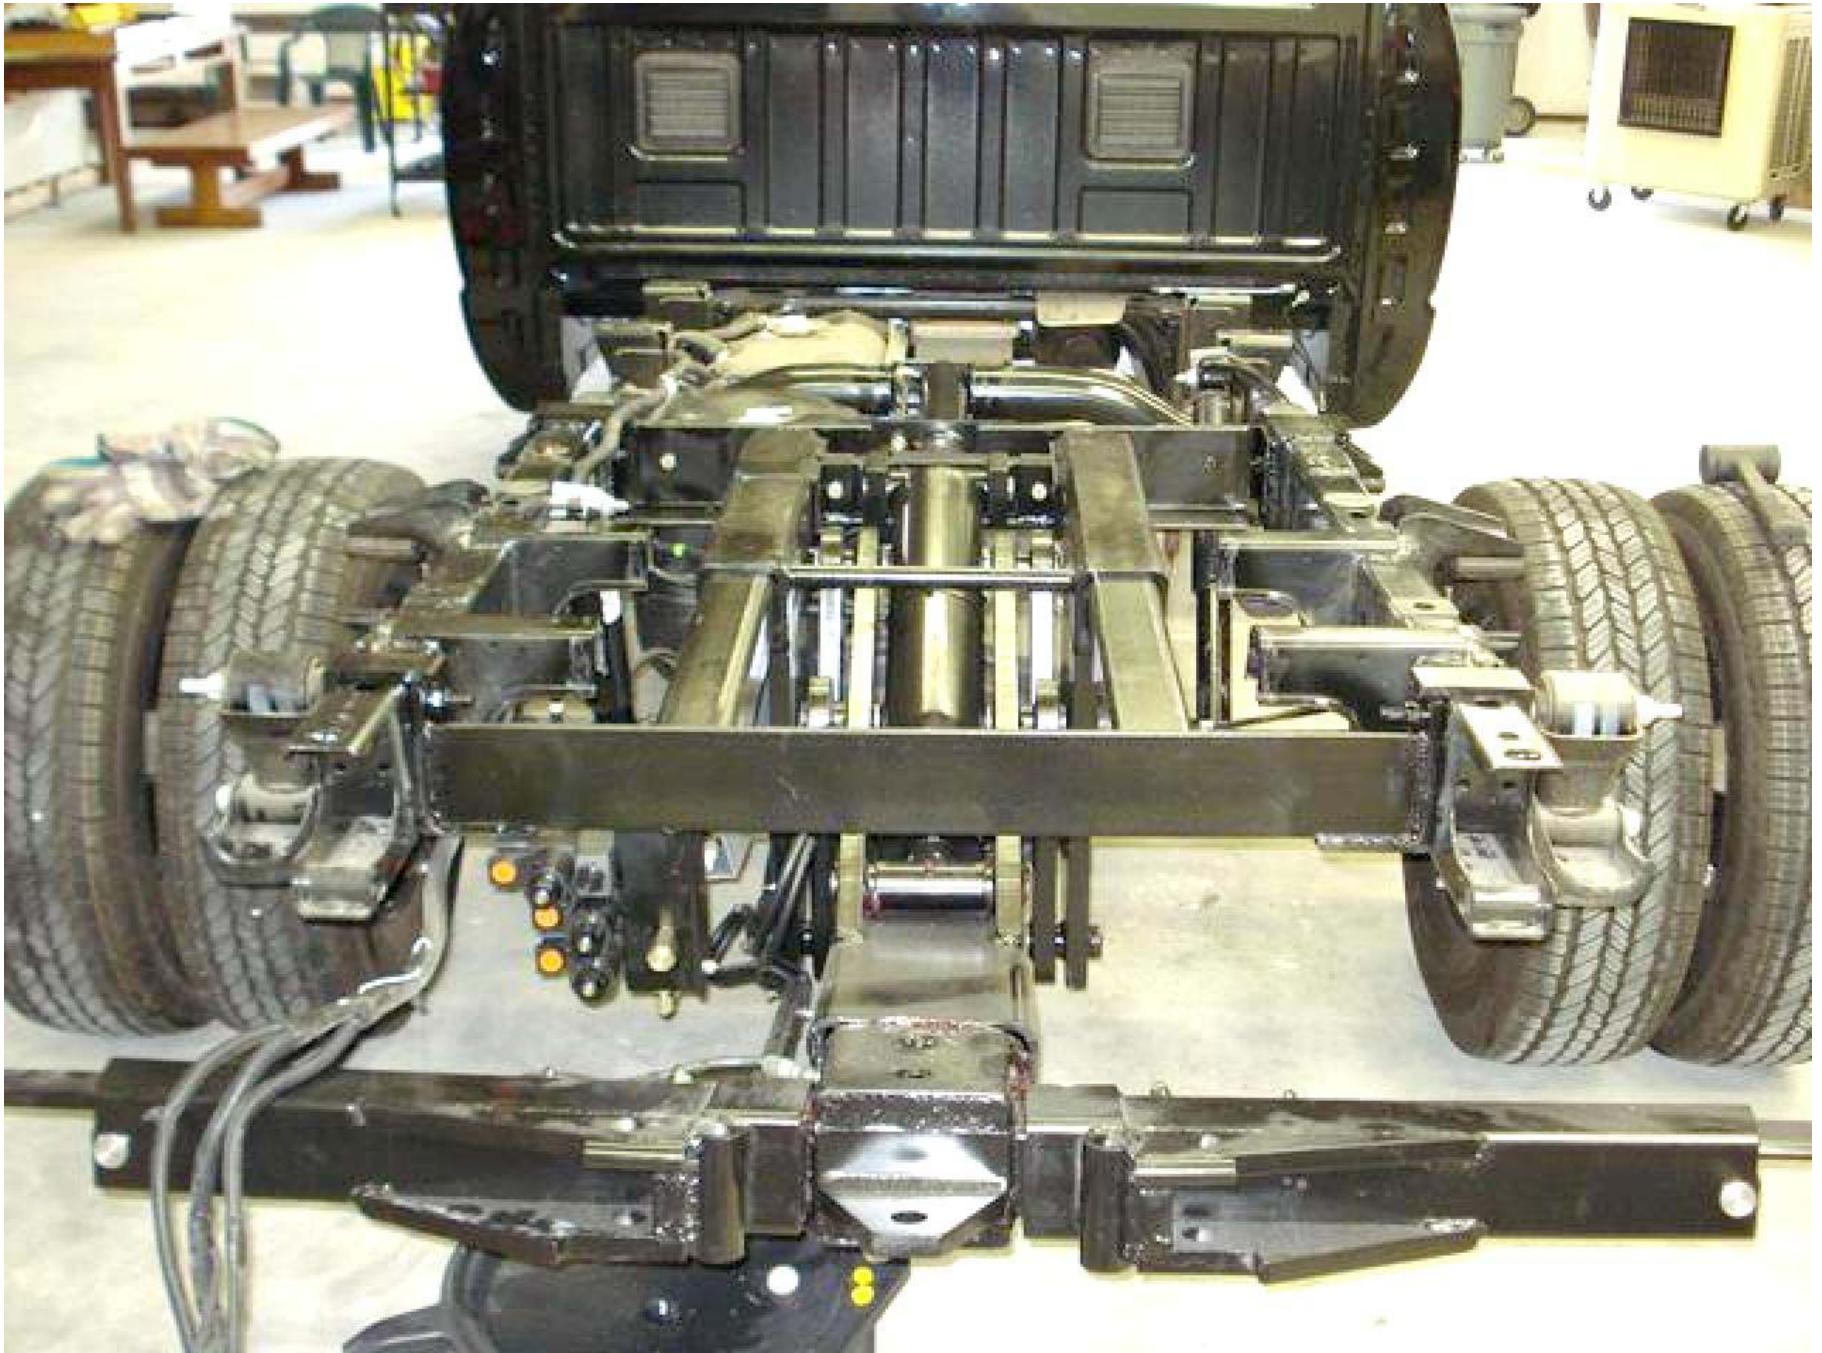

PHOTOGRAPH GALLERY

DODGE TRUCK

INSTALLATIONS

HY-TECH RECOVERY EQUIPMENT INCORPORATED

3225 Reagan Drive
Fort Worth, Texas 76116
Thomas Fox, President

Telephone:
P: (800) 969-8246
P: (817) 560-4610

sales@sneekerlift.com
www.sneekerlift.com
Fax: (817) 560-4611

Dodge1.jpg:

Dodge2.jpg:

Dodge Short bed: